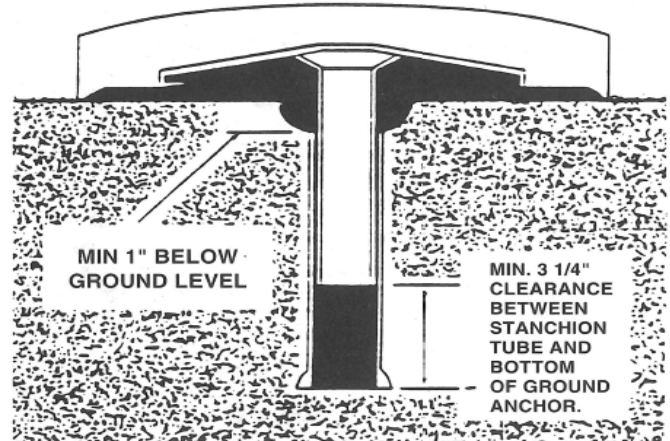

5. **Use a standard household cleaner** to assist in the cleaning of the **Jack Corbett® Hollywood Base®**. Simply spray on and wipe off with damp cloth or sponge. In most cases, a rinsing by the hose is not necessary. If however moisture accumulates in or on the base, due to atmospheric conditions, watering of grounds, or cleaning, store your base leaning on the tube, or hanging, tube side down, from a bar rack. This will help you avoid puddle and eventually rusting around the stanchion tube weld area and on the inside next to the cushion.

90 day manufacture's warranty against defective parts and materials.

WARNING: SCHUTT SPORTS ADVISES THAT SLIDING INTO A BASEBALL BASE REPRESENTS A CLEAR AND PRESENT DANGER. INJURY MAY RESULT

IMPORTANT INSTALLATION BULLETIN

YOUR "ONE-STOP" SOURCE FOR AMERICA'S BASEBALL, SOFTBALL & SPORTS SURFACES & SUPPLIES!

PRICES SUBJECT TO CHANGE & AVAILABILITY PLUS SHIPPING | VOLUME DISCOUNTS AVAILABLE | COOPERATIVE PURCHASING CONTRACT PRICING FOR 48 STATES