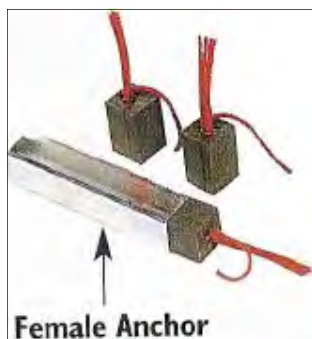

BIG LEAGUE™ BASE PLUGS WITH BRISTLES

No more hunting for base receptacles with these highly visible base plugs with bristles that you can drag right over for smooth even infields without dirt bumps.

Specify **Type I** or **Type II** and Color - **Red**, **Yellow**, or **Blue** Bristles.

#Base Plug I - For Hollywood Female-Type Ground Anchors	$6.95
#Base Plug II - For Bolco Male-Type Ground Anchors	$6.95