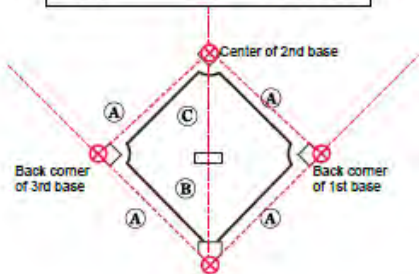

IMPORTANT FIELD DIMENSIONS

Base Distances	HP to Pitch Plate	HP to 2nd Base
90 ft	60 ft 6 in	127 ft 3-3/8 in
70 ft	50 ft	99 ft
60 ft	46 ft	84 ft
50 ft	70 ft 8-1/2 in