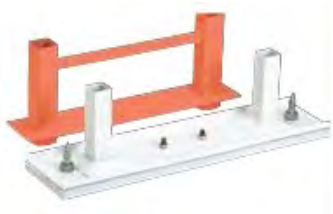

DUAL STANCHION REMOVABLE PITCHING RUBBERS WITH DUAL GROUND ANCHORS

Easy to relocate for different levels of play

18" size Shipping weight: 16 lbs.

24" size Shipping weight: 16 lbs.

LBMPR218 / 18" #12920706 $89.11

Replacement Rubber #12920708 $47.32

LBMPR224 / 24" #12920704 $106.38

Replacement Rubber #12920709 $53.19