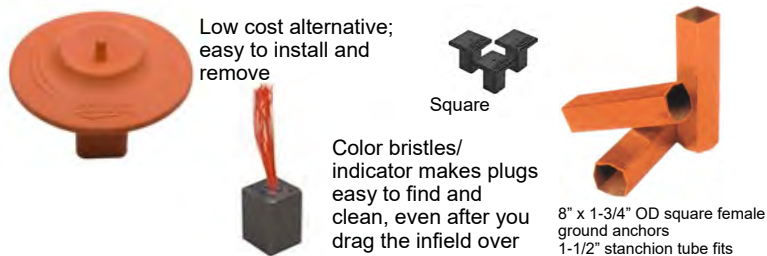

BASE ACCESSORIES

Low cost alternative; easy to install and remove

Square

Color bristles/indicator makes plugs easy to find and clean, even after you drag the infield over

8" x 1-3/4" OD square female ground anchors
1-1/2" stanchion tube fits

BBP-64 / Set of 3 Rubber Mushroom Base Plugs	#12916580	$10.98
Single Rubber Mushroom Base Plug	#12916581	$3.66
BBP-1 / Single Foam Plug w/Bristles	#12916591	$6.22
Big League™ Single Base Plug with Bristles	#Base Plug I	$6.22
Square Plugs / Set of 3	#12916575	$10.02
BBP-44 / Set of 3 Ground Anchors	#12916550	$23.14